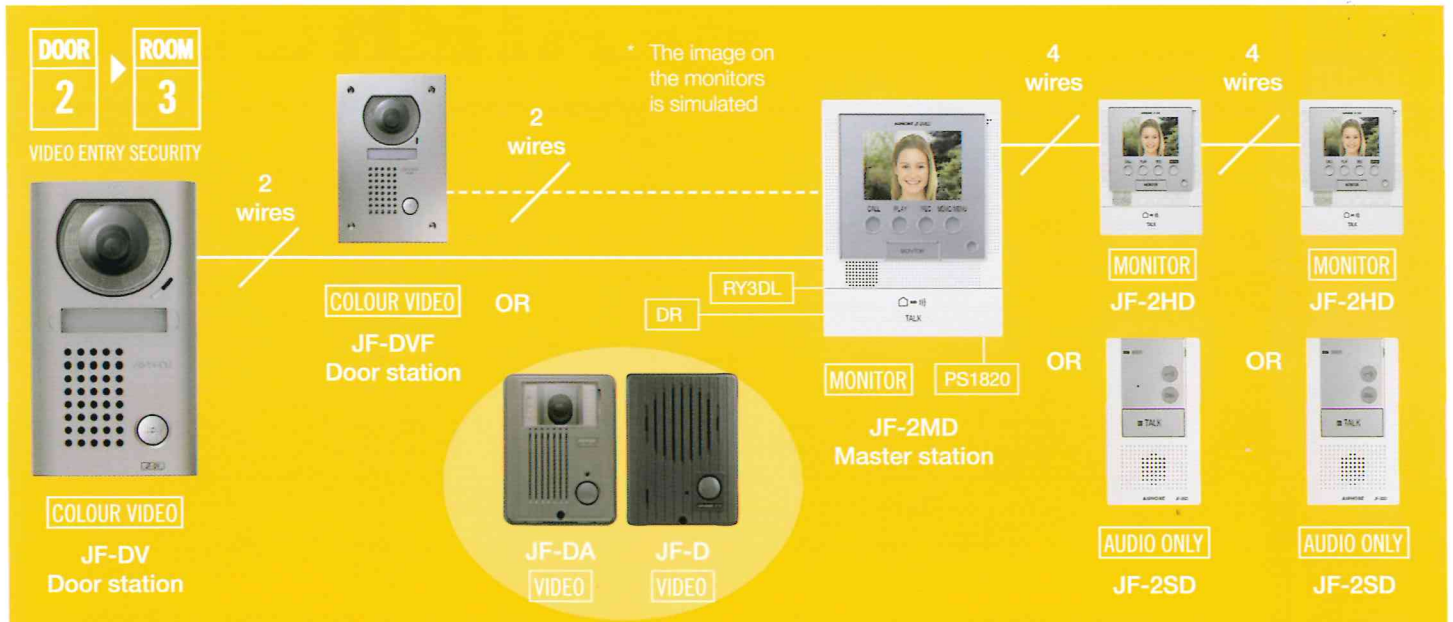

JF Series

Video Sentry
2 entry and 3 stations

**Compact Handsfree Colour
Audio Video Entry Security Intercom**

JF Series Video Intercom

Video Handsfree Colour

Features

- 2 video door station and up to three internal stations
- Clear crisp colour image with 90mm TFT colour LCD
- Handsfree communications
- Model JF2MED fitted with digital memory as standard
- Model JF2HD has access to picture memory
- All Call allows internal communications
- Choice of 3 door stations including vandal resistant flush and surface mount models
- White LED illumination for low light viewing
- NTSC composite video output
- Voice memo function
- 2 outgoing messages to door station.
- Option switch (requires additional wiring)

Cables

1.00mm poly jacketed PE (polyethylene) (KBWIRE) insulation cable should be used. If PVC cable is used, maximum distance from door to farthest monitor is 30m. PVC cable must not be used underground.

Wiring

Wiring must be daisy chained between stations not homerun.

Specification

Power Source	18 volts DC 18VDC1300 Single Monitor PS1820 2 or 3 Monitors
Video Monitor	3 1/2" TFT Colour LCD
Call-in	Chime, Image and Audio
Night viewing	White light projected up to 30cm from camera. Background scene beyond 30cm cannot be seen.
Door Release	12v AC/DC 500mA contact rating
Wiring	2 parallel wires to door 4 wires in loop between rooms
Distance	1.00mm dia PE
Door to master	100m
Master to farthest sub	100m
Master station to Power supply	10m