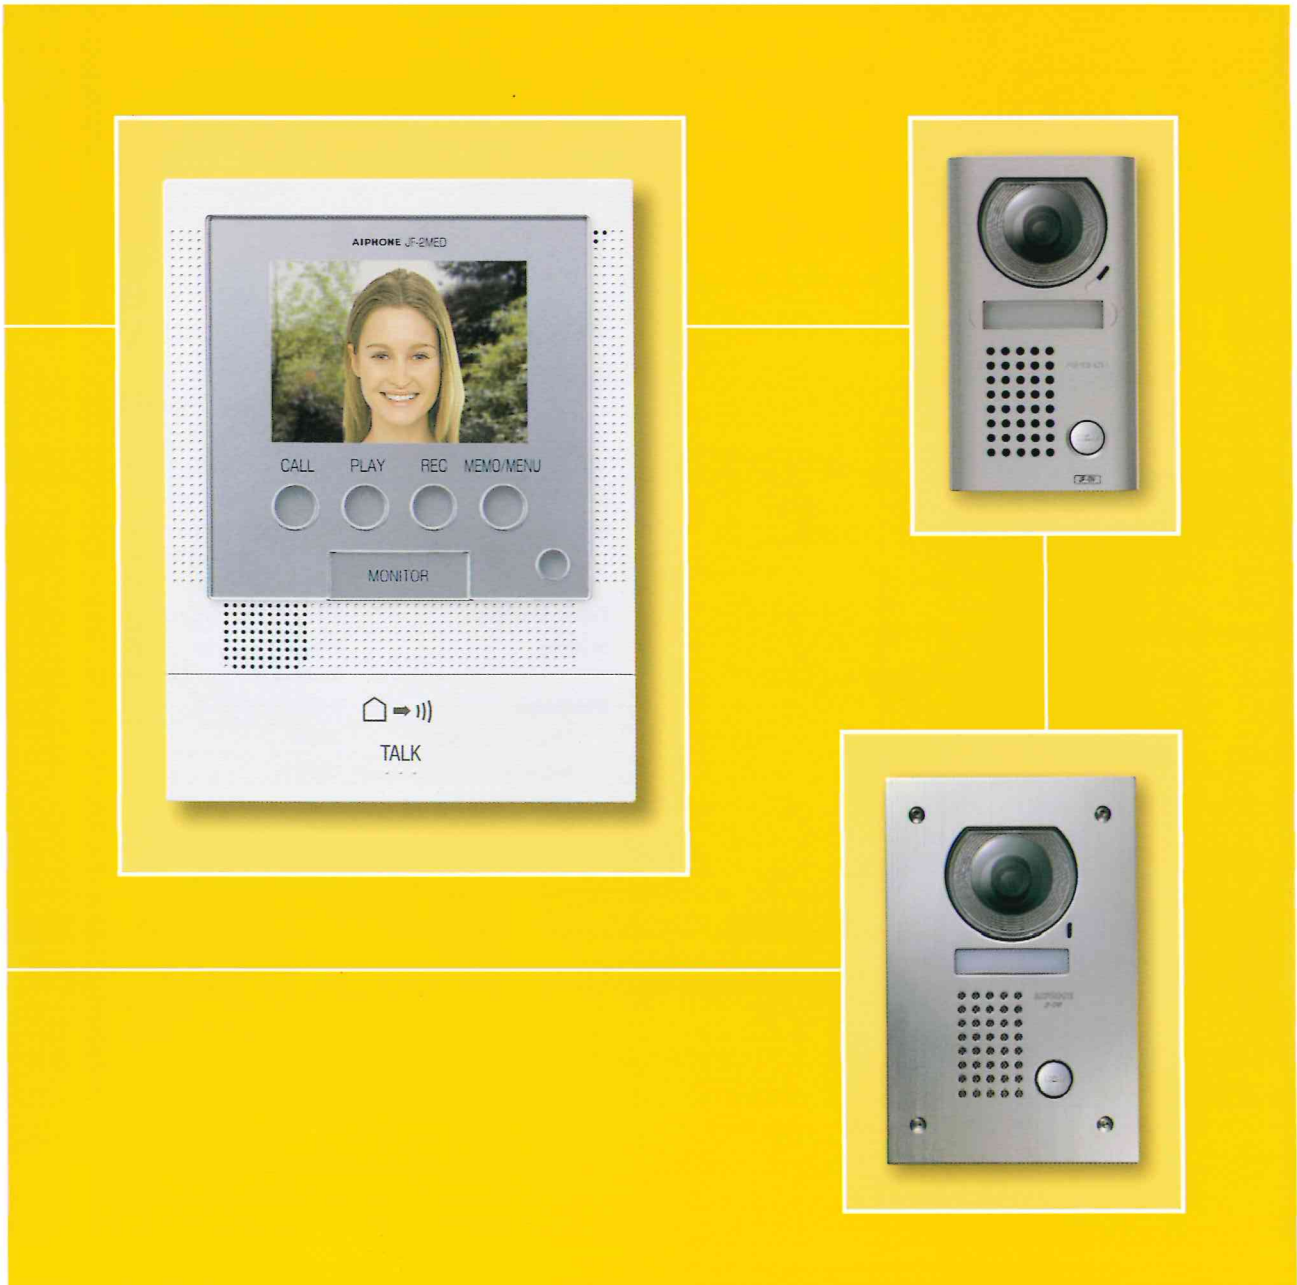

JF Series

Video Sentry
2 entry and 3 stations

**Compact Handsfree Colour
Audio Video Entry Security Intercom**

JF Series Video Intercom

Video Handsfree Colour

Features

- 2 video door station and up to three internal stations
- Clear crisp colour image with 90mm TFT colour LCD
- Handsfree communications
- Model JF2MED fitted with digital memory as standard
- Model JF2HD has access to picture memory
- All Call allows internal communications
- Choice of 3 door stations including vandal resistant flush and surface mount models
- White LED illumination for low light viewing
- NTSC composite video output
- Voice memo function
- 2 outgoing messages to door station.
- Option switch (requires additional wiring)

Cables

1.00mm poly jacketed PE (polyethylene) (KBWIRE) insulation cable should be used. If PVC cable is used, maximum distance from door to farthest monitor is 30m. PVC cable must not be used underground.

Wiring

Wiring must be daisy chained between stations not homerun.

Specification

Power Source	18 volts DC 18VDC1300 Single Monitor PS1820 2 or 3 Monitors
Video Monitor	3 1/2" TFT Colour LCD
Call-in	Chime, Image and Audio
Night viewing	White light projected up to 30cm from camera. Background scene beyond 30cm cannot be seen.
Door Release	12v AC/DC 500mA contact rating
Wiring	2 parallel wires to door 4 wires in loop between rooms
Distance	1.00mm dia PE
Door to master	100m
Master to farthest sub	100m
Master station to Power supply	10m